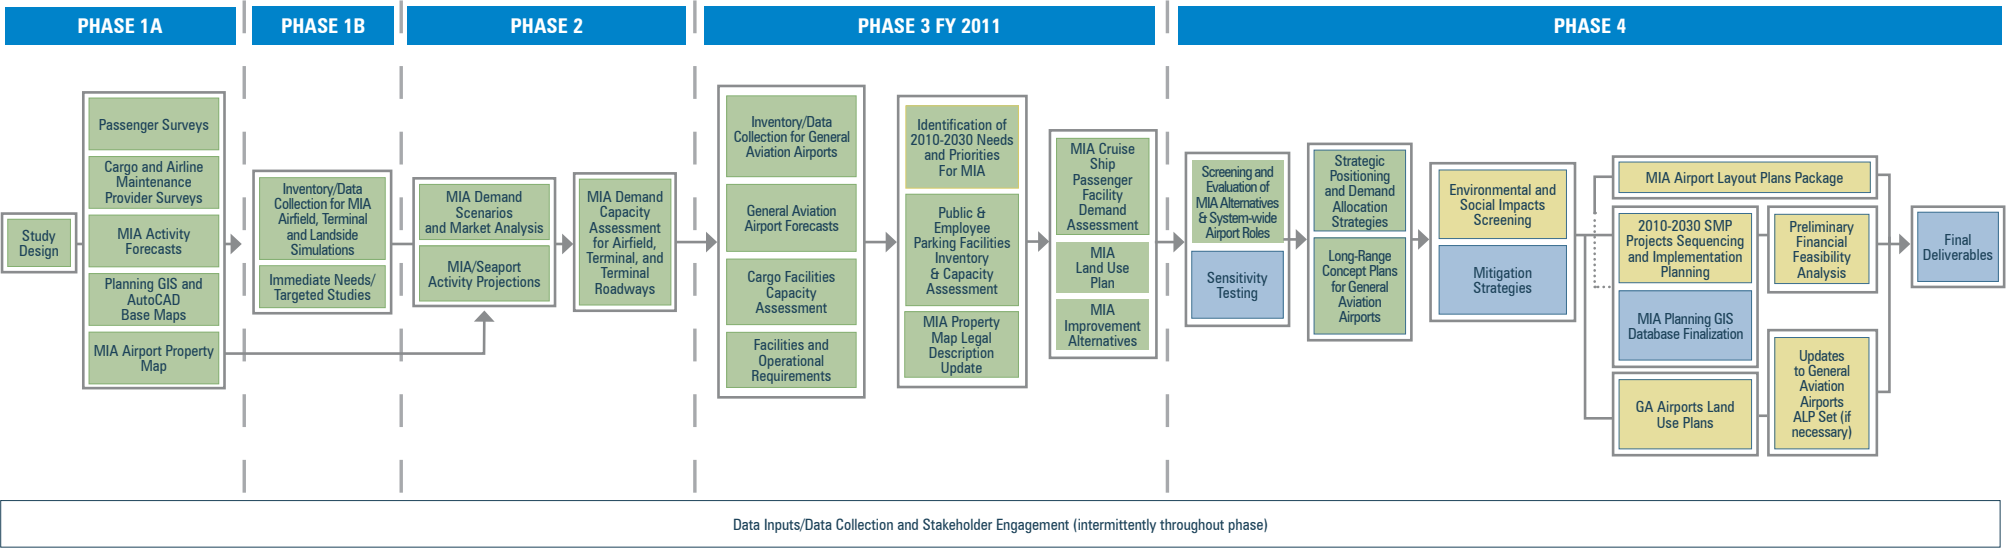

# Miami-Dade SMP Study Status as of July 1, 2014

Start Date  
April 29, 2009

On or before  
FY 2014

**LEGEND**

- Study Tasks Completed
- Study Tasks Ongoing
- Study Tasks Yet to Be Undertaken